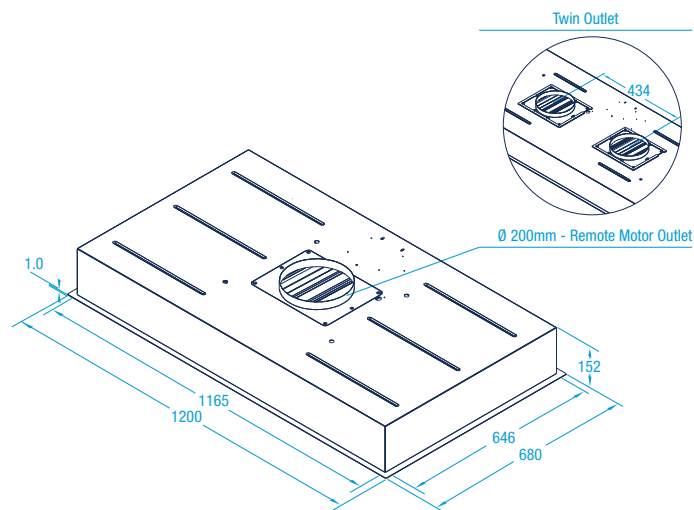

Dimensioned Drawing

10 YEAR WARRANTY
REPLACEMENT REMOTE FAN MOTOR

LIFETIME
REPLACEMENT PARTS WARRANTY

PROUDLY AUSTRALIAN OWNED
DESIGNED & BUILT IN MELBOURNE

PREMIUM GERMAN MADE
MOTOR SYSTEMS

whispair