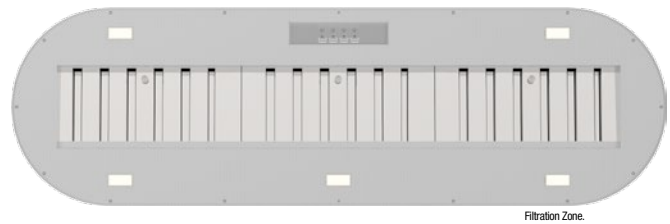

ZURICH 120 ISLAND, X7Z12S.

Specifications

Model No.	X7Z12S	
Hood Mounting	Island Mount Canopy	
Dimensions	Hood Width	1200mm
	Hood Depth	362mm
	Hood Height	800mm*

* Custom Height Available - X1FZ.010

Cooking Surface Coverage (cm)	100-120cm
Min Install Height	600mm
Recommended Install Height	700-750mm

Induction Suitable	●
Char Grill Suitable	-

Finish	AISI304 1.2mm Food Grade	●
	AISI316 1.2mm Marine Grade	-

Filtration	Type: S-Flow Baffle	●
	Filter Quantity	3

Electronics	MasterMind	●
	Controls	4-Button Backlit LED MasterMind Electronic Control
	Wireless Remote	○
	Speed Settings	3 Speed + Boost Mode
	Timer Function	Programmable Timer 10min Increments
	Auto Fan Shut Off	Auto Off After 2-Hours Of Inactivity

Lighting	Type: LED - Warm White	●
	Type: LED - Cool White	○
	Lamp Quantity	5
	Front Panel	●
	Rear Panel	●

Exhaust	Outlet Position - Top	●
	Outlet Position - Rear	-
	Outlet Quantity	1
	Ducting (Remote Motor)	Zilikon Duct - Dia. 200mm 5M Length Supplied
	Ducting (Onboard Motor)	Power Motor - Dia. 150mm Ultra Motor - Dia.200mm Not Supplied - Duct Kits Available

SELECT YOUR HOOD & MOTOR COMBINATION X7Z12S5 / X7Z12S6

On Board	Power 1020 - Top	1020m³/hr	--
	Ultra 1680 - Top	1680m³/hr	.OU/T
Inline	Lite 800	800m³/hr	.IL
	Pro 1140	1140m³/hr	.IP
External	Lite 800	800m³/hr	.EL
	Pro 1140	1140m³/hr	.EP
	Pro Plus 2010	2010m³/hr	.EPP

● Standard Inclusion ○ Optional - Not Available