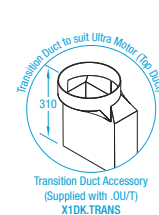

Dimensioned Drawing

LIFETIME
REPLACEMENT PARTS WARRANTY

PROUDLY AUSTRALIAN OWNED
DESIGNED & BUILT IN MELBOURNE

PREMIUM GERMAN MADE
MOTOR SYSTEMS

whispair