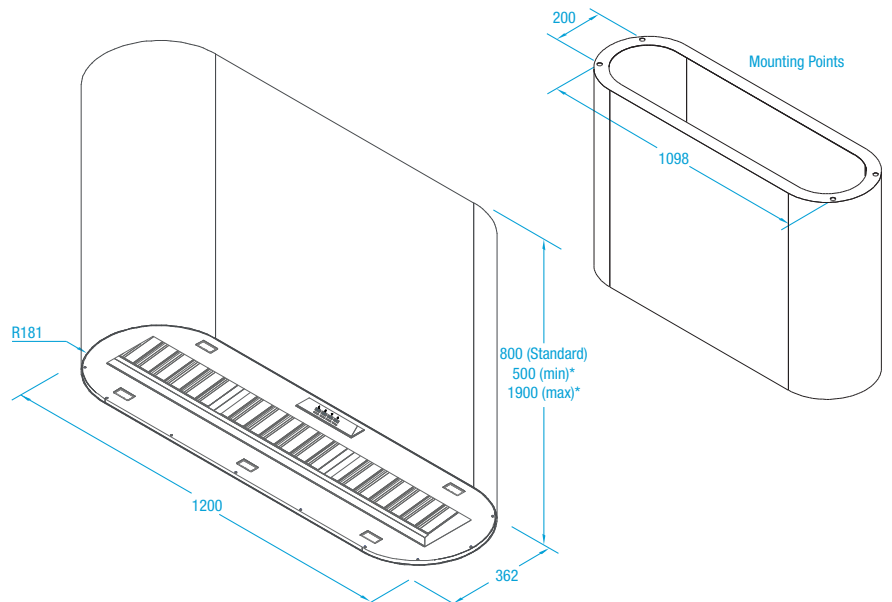

Dimensioned Drawing

LIFETIME
REPLACEMENT PARTS WARRANTY

PROUDLY AUSTRALIAN OWNED
DESIGNED & BUILT IN MELBOURNE

PREMIUM GERMAN MADE
MOTOR SYSTEMS

whispair