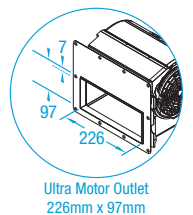

Dimensioned Drawing

LIFETIME
REPLACEMENT PARTS WARRANTY

PROUDLY AUSTRALIAN OWNED
DESIGNED & BUILT IN MELBOURNE

PREMIUM GERMAN MADE
MOTOR SYSTEMS

whispair