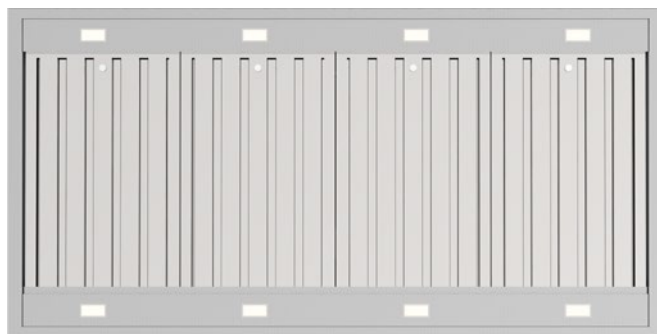

* Custom Flue Heights Available - Please see accessories

Cooking Surface Coverage (cm)	100-120cm
Min Install Height	600mm
Recommended Install Height	700-750mm

Induction Suitable	●
Char Grill Suitable	-

Finish	AISI304 1.2mm Food Grade	●
	AISI316 1.2mm Marine Grade	-

Filtration	Type: S-Flow Baffle	●
	Filter Quantity	3

Electronics	MasterMind	●
	Controls	4-Button Backlit LED MasterMind Electronic Control
	Wireless Remote	○
	Speed Settings	3 Speed + Boost Mode
	Timer Function	Programmable Timer 10min Increments
Auto Fan Shut Off	Auto Off After 2-Hours Of Inactivity	

Lighting	Type: LED - Warm White	●
	Type: LED - Cool White	○
	Lamp Quantity	8
	Front Panel	●
Rear Panel	●	

Exhaust	Outlet Position - Top	●
	Outlet Position - Rear	-
	Outlet Quantity	1
	Ducting (Remote Motor)	Zilikon Duct - Dia. 200mm 5M Length Supplied
Ducting (Onboard Motor)	Power Motor - Dia. 150mm Ultra Motor - Dia.200mm	

SELECT YOUR HOOD & MOTOR COMBINATION X7V12S5 / X7V12S6

On Board	Power 1020 - Top	1020m³/hr	--
	Ultra 1680 - Top	1680m³/hr	.OU/T
Inline	Lite 800	800m³/hr	--
	Pro 1140	1140m³/hr	.IP
External	Lite 800	800m³/hr	--
	Pro 1140	1140m³/hr	.EP
	Pro Plus 2010	2010m³/hr	.EPP

● Standard Inclusion ○ Optional - Not Available

10 YEAR WARRANTY
REPLACEMENT PARTS ONLY MOTOR

LIFETIME
REPLACEMENT PARTS WARRANTY

PROUDLY AUSTRALIAN OWNED
DESIGNED & BUILT IN MELBOURNE

PREMIUM GERMAN MADE
MOTOR SYSTEMS

Filtration Zone.

Your Hood. Your Colour. Your Way. Select your hood finish.