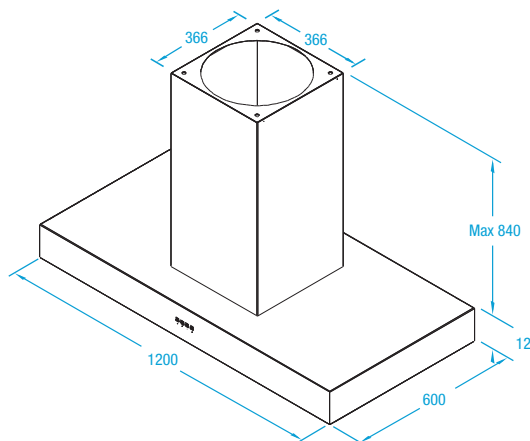

Specifications

Model No.	X7V12S
Hood Mounting	Island Mount Canopy
Dimensions	Hood Width 1200mm
	Hood Depth 600mm
	Hood Height (Fascia) 120mm

* Custom Flue Heights Available - Please see accessories

Cooking Surface Coverage (cm)	100-120cm
Min Install Height	600mm
Recommended Install Height	700-750mm

Induction Suitable	●
Char Grill Suitable	-

Finish	AISI304 1.2mm Food Grade	●
	AISI316 1.2mm Marine Grade	-

Filtration	Type: S-Flow Baffle	●
	Filter Quantity	3

Electronics	MasterMind	●
	Controls	4-Button Backlit LED MasterMind Electronic Control
	Wireless Remote	○
	Speed Settings	3 Speed + Boost Mode
	Timer Function	Programmable Timer 10min Increments
Auto Fan Shut Off	Auto Off After 2-Hours Of Inactivity	

Lighting	Type: LED - Warm White	●
	Type: LED - Cool White	○
	Lamp Quantity	8
	Front Panel	●
Rear Panel	●	

Exhaust	Outlet Position - Top	●
	Outlet Position - Rear	-
	Outlet Quantity	1
	Ducting (Remote Motor)	Zilikon Duct - Dia. 200mm 5M Length Supplied
Ducting (Onboard Motor)	Power Motor - Dia. 150mm Ultra Motor - Dia.200mm	

SELECT YOUR HOOD & MOTOR COMBINATION X7V12S5 / X7V12S6

On Board	Power 1020 - Top	1020m³/hr	--
	Ultra 1680 - Top	1680m³/hr	.OU/T
Inline	Lite 800	800m³/hr	--
	Pro 1140	1140m³/hr	.IP
External	Lite 800	800m³/hr	--
	Pro 1140	1140m³/hr	.EP
	Pro Plus 2010	2010m³/hr	.EPP

● Standard Inclusion ○ Optional - Not Available

10 YEAR WARRANTY
REPLACEMENT PARTS ONLY MOTOR

LIFETIME
REPLACEMENT PARTS WARRANTY

PROUDLY AUSTRALIAN OWNED
DESIGNED & BUILT IN MELBOURNE

PREMIUM GERMAN MADE
MOTOR SYSTEMS

Your Hood. Your Colour. Your Way. Select your hood finish.

Dimensioned Drawing