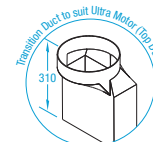

Specifications

Model No.	X7V12S
Hood Mounting	Island Mount Canopy
Dimensions	Hood Width 1200mm
	Hood Depth 600mm
	Hood Height (Fascia) 120mm

* Custom Flue Heights Available - Please see accessories

Cooking Surface Coverage (cm)	100-120cm
Min Install Height	600mm
Recommended Install Height	700-750mm

Induction Suitable	●
Char Grill Suitable	-

Finish	AISI304 1.2mm Food Grade	●
	AISI316 1.2mm Marine Grade	-

Filtration	Type: S-Flow Baffle	●
	Filter Quantity	3

Electronics	MasterMind	●
	Controls	4-Button Backlit LED MasterMind Electronic Control
	Wireless Remote	○
	Speed Settings	3 Speed + Boost Mode
	Timer Function	Programmable Timer 10min Increments
Auto Fan Shut Off	Auto Off After 2-Hours Of Inactivity	

Lighting	Type: LED - Warm White	●
	Type: LED - Cool White	○
	Lamp Quantity	8
	Front Panel	●
Rear Panel	●	

Exhaust	Outlet Position - Top	●
	Outlet Position - Rear	-
	Outlet Quantity	1
	Ducting (Remote Motor)	Zilikon Duct - Dia. 200mm 5M Length Supplied
Ducting (Onboard Motor)	Power Motor - Dia. 150mm Ultra Motor - Dia.200mm	

SELECT YOUR HOOD & MOTOR COMBINATION X7V12S5 / X7V12S6

On Board	Power 1020 - Top	1020m³/hr	--
	Ultra 1680 - Top	1680m³/hr	.OU/T
Inline	Lite 800	800m³/hr	--
	Pro 1140	1140m³/hr	.IP
External	Lite 800	800m³/hr	--
	Pro 1140	1140m³/hr	.EP
	Pro Plus 2010	2010m³/hr	.EPP

● Standard Inclusion ○ Optional - Not Available

10 YEAR WARRANTY
REPLACEMENT PARTS ONLY MOTOR

LIFETIME
REPLACEMENT PARTS WARRANTY

PROUDLY AUSTRALIAN OWNED
DESIGNED & BUILT IN MELBOURNE

PREMIUM GERMAN MADE
MOTOR SYSTEMS

Your Hood. Your Colour. Your Way. Select your hood finish.

Dimensioned Drawing