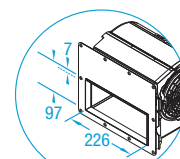

Dimensioned Drawing

Ultra Motor Outlet
226mm x 97mm