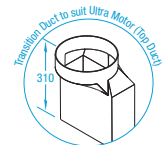

Specifications

Model No.	X7S09S
Hood Mounting	Island Mount Canopy
Dimensions	Hood Width 900mm
	Hood Depth 600mm
	Hood Height (Fascia) 75mm

* Custom Flue Heights Available - Please see accessories

Cooking Surface Coverage (cm)	75-100cm
Min Install Height	600mm
Recommended Install Height	700-750mm

Induction Suitable	●
Char Grill Suitable	-

Finish	AISI304 1.2mm Food Grade	●
	AISI316 1.2mm Marine Grade	-

Filtration	Type: S-Flow Baffle	●
	Filter Quantity	3

Electronics	MasterMind	●
	Controls	4-Button Backlit LED MasterMind Electronic Control
	Wireless Remote	○
	Speed Settings	3 Speed + Boost Mode
	Timer Function	Programmable Timer 10min Increments
Auto Fan Shut Off	Auto Off After 2-Hours Of Inactivity	

Lighting	Type: LED - Warm White	●
	Type: LED - Cool White	○
	Lamp Quantity	6
	Front Panel	●
Rear Panel	●	

Exhaust	Outlet Position - Top	●
	Outlet Position - Rear	-
	Outlet Quantity	1
	Ducting (Remote Motor)	Zilikon Duct - Dia. 200mm 5M Length Supplied
Ducting (Onboard Motor)	Power Motor - Dia. 150mm Ultra Motor - Dia.200mm	

SELECT YOUR HOOD & MOTOR COMBINATION X7S09S5 / X7S09S6

On Board	Power 1020 - Top	1020m³/hr	--
	Ultra 1680 - Top	1680m³/hr	.OU/T
Inline	Lite 800	800m³/hr	--
	Pro 1140	1140m³/hr	.IP
External	Lite 800	800m³/hr	--
	Pro 1140	1140m³/hr	.EP
	Pro Plus 2010	2010m³/hr	.EPP

● Standard Inclusion ○ Optional - Not Available

10 YEAR WARRANTY
REPLACEMENT PARTS ONLY MOTOR

LIFETIME
REPLACEMENT PARTS WARRANTY

PROUDLY AUSTRALIAN OWNED
DESIGNED & BUILT IN MELBOURNE

PREMIUM GERMAN MADE
MOTOR SYSTEMS

Your Hood. Your Colour. Your Way. Select your hood finish.

Dimensioned Drawing