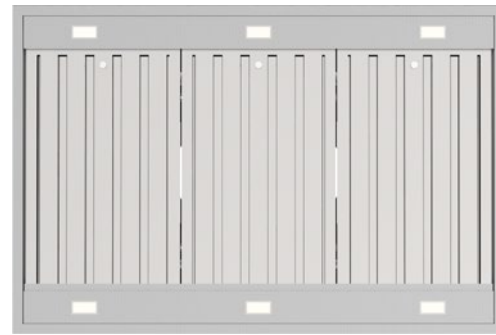

* Custom Flue Heights Available - Please see accessories

Cooking Surface Coverage (cm)	75-100cm
Min Install Height	600mm
Recommended Install Height	700-750mm

Induction Suitable	●
Char Grill Suitable	-

Finish	AISI304 1.2mm Food Grade	●
	AISI316 1.2mm Marine Grade	-

Filtration	Type: S-Flow Baffle	●
	Filter Quantity	3

Electronics	MasterMind	●
	Controls	4-Button Backlit LED MasterMind Electronic Control
	Wireless Remote	○
	Speed Settings	3 Speed + Boost Mode
	Timer Function	Programmable Timer 10min Increments
Auto Fan Shut Off	Auto Off After 2-Hours Of Inactivity	

Lighting	Type: LED - Warm White	●
	Type: LED - Cool White	○
	Lamp Quantity	6
	Front Panel	●
Rear Panel	●	

Exhaust	Outlet Position - Top	●
	Outlet Position - Rear	-
	Outlet Quantity	1
	Ducting (Remote Motor)	Zilikon Duct - Dia. 200mm 5M Length Supplied
Ducting (Onboard Motor)	Power Motor - Dia. 150mm Ultra Motor - Dia.200mm	

SELECT YOUR HOOD & MOTOR COMBINATION X7S09S5 / X7S09S6

On Board	Power 1020 - Top	1020m³/hr	--
	Ultra 1680 - Top	1680m³/hr	.OU/T
Inline	Lite 800	800m³/hr	--
	Pro 1140	1140m³/hr	.IP
External	Lite 800	800m³/hr	--
	Pro 1140	1140m³/hr	.EP
	Pro Plus 2010	2010m³/hr	.EPP

● Standard Inclusion ○ Optional - Not Available

10 YEAR WARRANTY
REPLACEMENT PARTS ONLY MOTOR

LIFETIME
REPLACEMENT PARTS WARRANTY

PROUDLY AUSTRALIAN OWNED
DESIGNED & BUILT IN MELBOURNE

PREMIUM GERMAN MADE
MOTOR SYSTEMS

Filtration Zone.

Your Hood. Your Colour. Your Way. Select your hood finish.