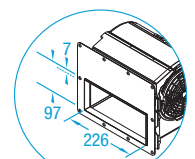

Dimensioned Drawing

Ultra Motor Outlet
226mm x 97mm