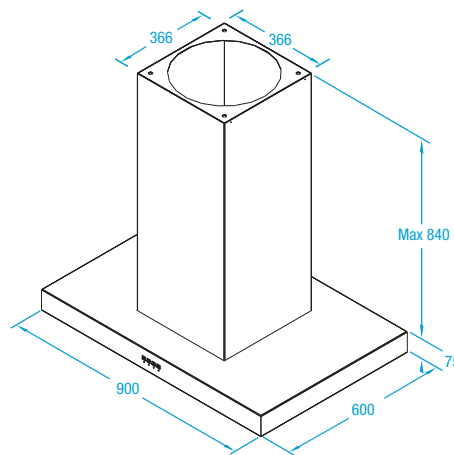

Dimensioned Drawing