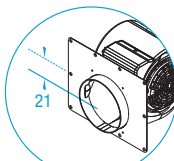

Dimensioned Drawing

Power Motor Outlet
Ø 150mm