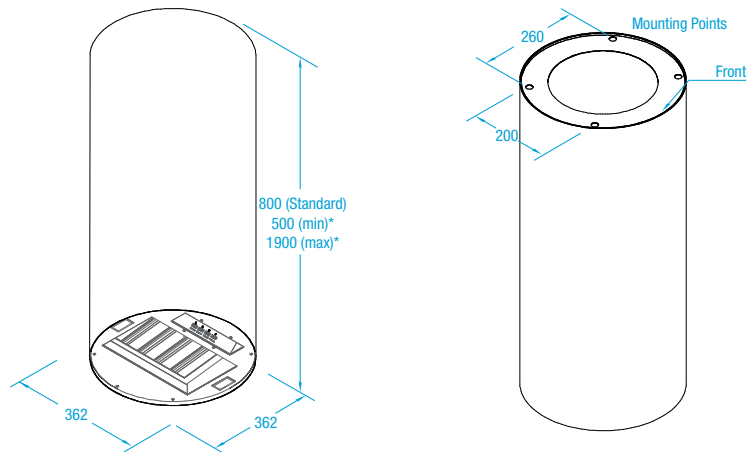

Dimensioned Drawing