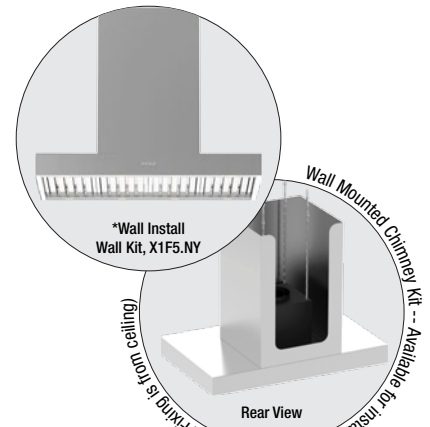

Specifications	
Model No.	X7N12S
Hood Mounting	Island Mounted Canopy
Dimensions	Hood Width 1200mm
	Hood Depth 750mm
	Hood Height (Fascia) 120mm
Cooking Surface Coverage (cm)	90-120cm
Min Install Height	1200mm
Recommended Install Height	1200mm
Induction Suitable	●
Char Grill Suitable	●
Finish	AISI316 1.2mm Marine Grade ●
Wall or Island Mounted Chimney	Wall or Island*
Filtration	Type: S-Flow Baffle ●
	Filter Quantity 4
Electronics	MasterMind ●
	Controls 4-Button Backlit LED MasterMind Electronic Control
	Wireless Remote ●
	Speed Settings 3 Speed + Boost Mode
	Timer Function Programmable Timer 10min Increments
Auto Fan Shut Off Auto Off After 2-Hours Of Inactivity	
Lighting	Type: LED - Warm White ●
	Type: LED - Cool White ○
	Lamp Quantity 8
	Front Panel ●
Rear Panel ●	
Exhaust	Outlet Position - Top ●
	Outlet Position - Rear ○*
	Outlet Quantity 1
Ducting (Remote Motor)	Ziliikon Duct - Dia. 200mm 5M Length Supplied