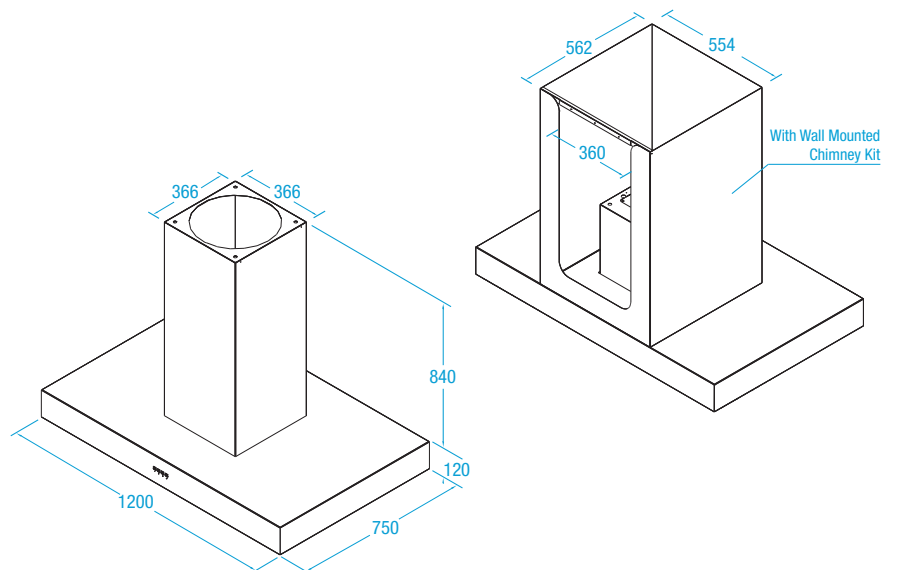

Specifications	
Model No.	X7N12S
Hood Mounting	Island Mounted Canopy
Dimensions	Hood Width 1200mm
	Hood Depth 750mm
	Hood Height (Fascia) 120mm
Cooking Surface Coverage (cm)	90-120cm
Min Install Height	1200mm
Recommended Install Height	1200mm
Induction Suitable	●
Char Grill Suitable	●
Finish	AISI316 1.2mm Marine Grade ●
Wall or Island Mounted Chimney	Wall or Island*
Filtration	Type: S-Flow Baffle ●
	Filter Quantity 4
Electronics	MasterMind ●
	Controls 4-Button Backlit LED MasterMind Electronic Control
	Wireless Remote ●
	Speed Settings 3 Speed + Boost Mode
	Timer Function Programmable Timer 10min Increments
Auto Fan Shut Off Auto Off After 2-Hours Of Inactivity	
Lighting	Type: LED - Warm White ●
	Type: LED - Cool White ○
	Lamp Quantity 8
	Front Panel ●
Rear Panel ●	
Exhaust	Outlet Position - Top ●
	Outlet Position - Rear ○*
	Outlet Quantity 1
Ducting (Remote Motor)	Ziliikon Duct - Dia. 200mm 5M Length Supplied

Your Hood. Your Colour. Your Way. Select your hood finish.

Dimensioned Drawing

SELECT YOUR HOOD & MOTOR COMBINATION		X7N12S5	
Inline	Pro 1140	1140m³/hr	--
External	Pro 1140	1140m³/hr	--
External	Pro Plus 2010	2010m³/hr	.EPP