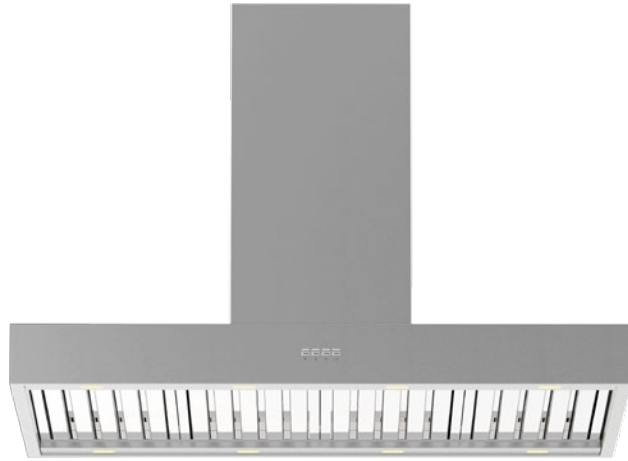

Specifications	
Model No.	X7N12S
Hood Mounting	Island Mounted Canopy
Dimensions	Hood Width 1200mm
	Hood Depth 750mm
	Hood Height (Fascia) 120mm
Cooking Surface Coverage (cm)	90-120cm
Min Install Height	1200mm
Recommended Install Height	1200mm
Induction Suitable	●
Char Grill Suitable	●
Finish	AISI316 1.2mm Marine Grade ●
Wall or Island Mounted Chimney	Wall or Island*
Filtration	Type: S-Flow Baffle ●
	Filter Quantity 4
Electronics	MasterMind ●
	Controls 4-Button Backlit LED MasterMind Electronic Control
	Wireless Remote ●
	Speed Settings 3 Speed + Boost Mode
	Timer Function Programmable Timer 10min Increments
Auto Fan Shut Off Auto Off After 2-Hours Of Inactivity	
Lighting	Type: LED - Warm White ●
	Type: LED - Cool White ○
	Lamp Quantity 8
	Front Panel ●
Rear Panel ●	
Exhaust	Outlet Position - Top ●
	Outlet Position - Rear ○*
	Outlet Quantity 1
Ducting (Remote Motor)	Ziliikon Duct - Dia. 200mm 5M Length Supplied