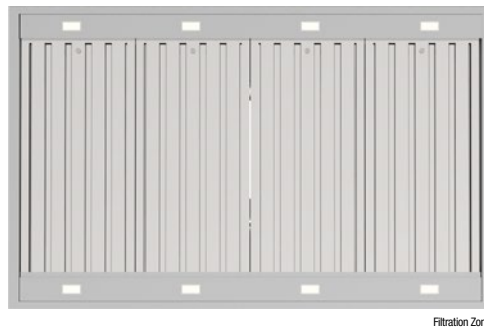

Specifications	
Model No.	X7N12S
Hood Mounting	Island Mounted Canopy
Dimensions	Hood Width 1200mm
	Hood Depth 750mm
	Hood Height (Fascia) 120mm
Cooking Surface Coverage (cm)	90-120cm
Min Install Height	1200mm
Recommended Install Height	1200mm
Induction Suitable	●
Char Grill Suitable	●
Finish	AISI316 1.2mm Marine Grade ●
Wall or Island Mounted Chimney	Wall or Island*
Filtration	Type: S-Flow Baffle ●
	Filter Quantity 4
Electronics	MasterMind ●
	Controls 4-Button Backlit LED MasterMind Electronic Control
	Wireless Remote ●
	Speed Settings 3 Speed + Boost Mode
	Timer Function Programmable Timer 10min Increments
Auto Fan Shut Off Auto Off After 2-Hours Of Inactivity	
Lighting	Type: LED - Warm White ●
	Type: LED - Cool White ○
	Lamp Quantity 8
	Front Panel ●
Rear Panel ●	
Exhaust	Outlet Position - Top ●
	Outlet Position - Rear ○*
	Outlet Quantity 1
Ducting (Remote Motor)	Ziliikon Duct - Dia. 200mm 5M Length Supplied

Your Hood. Your Colour. Your Way. Select your hood finish.

Dimensioned Drawing

SELECT YOUR HOOD & MOTOR COMBINATION		X7N12S5	
Inline	Pro 1140	1140m³/hr	--
External	Pro 1140	1140m³/hr	--
External	Pro Plus 2010	2010m³/hr	.EPP