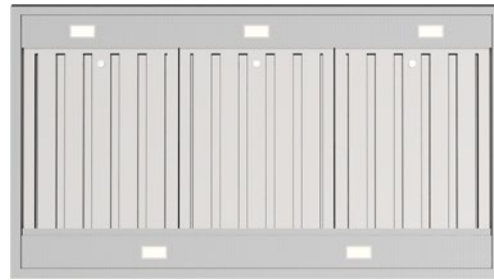

SELECT YOUR HOOD & MOTOR COMBINATION		X5R09S5 / X5R09S6	
On Board	Power 1020 - Top	1020m³/hr	.OP/T
	Power 1020 - Rear	1020m³/hr	.OP/B
	Ultra 1680 - Top	1680m³/hr	.OU/T
	Ultra 1680 - Rear	1680m³/hr	.OU/B
Inline	Lite 800	800m³/hr	.IL
	Pro 1140	1140m³/hr	.IP
External	Lite 800	800m³/hr	.EL
	Pro 1140	1140m³/hr	.EP
	Pro Plus 2010	2010m³/hr	.EPP

● Standard Inclusion ○ Optional - Not Available

5 YEAR WARRANTY
COVERS HOOD & MOTOR

10 YEAR WARRANTY
REPLACEMENT PARTS ONLY

LIFETIME
REPLACEMENT PARTS WARRANTY

PREMIUM GERMAN MADE
MOTOR SYSTEMS