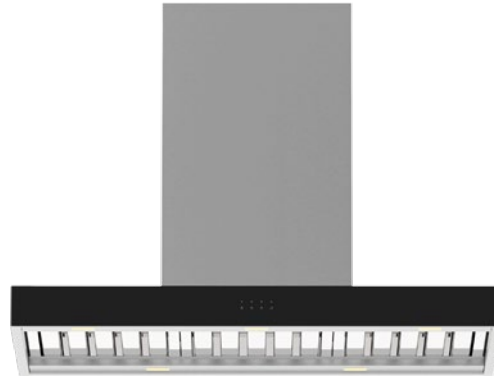

SELECT YOUR HOOD & MOTOR COMBINATION		X5R09S5 / X5R09S6	
On Board	Power 1020 - Top	1020m³/hr	.OP/T
	Power 1020 - Rear	1020m³/hr	.OP/B
	Ultra 1680 - Top	1680m³/hr	.OU/T
	Ultra 1680 - Rear	1680m³/hr	.OU/B
Inline	Lite 800	800m³/hr	.IL
	Pro 1140	1140m³/hr	.IP
External	Lite 800	800m³/hr	.EL
	Pro 1140	1140m³/hr	.EP
	Pro Plus 2010	2010m³/hr	.EPP

● Standard Inclusion ○ Optional - Not Available

5 YEAR WARRANTY
COVERS HOOD & MOTOR

10 YEAR WARRANTY
REPLACEMENT PARTS ONLY

LIFETIME
REPLACEMENT PARTS WARRANTY

PREMIUM GERMAN MADE
MOTOR SYSTEMS