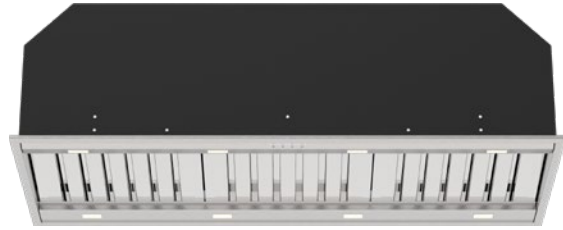

Specifications

Model No.	X3W12S
Hood Mounting	Undermount
Dimensions	Hood Width 1160mm
	Hood Depth 480mm
	Hood Height 330mm
Cooking Surface Coverage (cm)	100-120cm
Min Install Height	1200mm
Recommended Install Height	1200mm
Induction Suitable	●
Char Grill Suitable	●

Finish	AISI304 1.2mm Food Grade	-
	AISI316 1.2mm Marine Grade	●

Filtration	Type: S-Flow Baffle	●
	Filter Quantity	3

Electronics	MasterMind	●
	Controls	4-Button Backlit LED MasterMind Electronic Control
	Wireless Remote	●
	Speed Settings	3 Speed + Boost Mode
	Timer Function	Programmable Timer 10min Increments
	Auto Fan Shut Off	Auto Off After 2-Hours Of Inactivity

Lighting	Type: LED - Warm White	●
	Type: LED - Cool White	○
	Lamp Quantity	8
	Front Panel	●
	Rear Panel	●

Exhaust	Outlet Position - Top	●
	Outlet Position - Rear	○
	Outlet Quantity	1 / 2
	Ducting (Remote Motor)	Ziliikon Duct - Dia. 200mm 5M Length Supplied

SELECT YOUR HOOD & MOTOR COMBINATION		X3W12S5	
Inline	Pro 1140	1140m³/hr	.2IP
External	Pro 1140	1140m³/hr	.2EP
External	Pro Plus 2010	2010m³/hr	.EPP / .2EPP

● Standard Inclusion ○ Optional - Not Available

Filtration Zone.