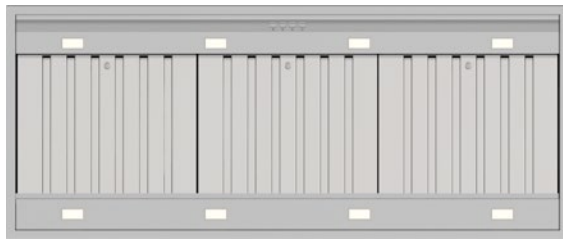

Specifications

Model No.	X3W12S
Hood Mounting	Undermount
Dimensions	Hood Width 1160mm
	Hood Depth 480mm
	Hood Height 330mm
Cooking Surface Coverage (cm)	100-120cm
Min Install Height	1200mm
Recommended Install Height	1200mm
Induction Suitable	●
Char Grill Suitable	●

Finish	AISI304 1.2mm Food Grade	-
	AISI316 1.2mm Marine Grade	●

Filtration	Type: S-Flow Baffle	●
	Filter Quantity	3

Electronics	MasterMind	●
	Controls	4-Button Backlit LED MasterMind Electronic Control
	Wireless Remote	●
	Speed Settings	3 Speed + Boost Mode
	Timer Function	Programmable Timer 10min Increments
	Auto Fan Shut Off	Auto Off After 2-Hours Of Inactivity

Lighting	Type: LED - Warm White	●
	Type: LED - Cool White	○
	Lamp Quantity	8
	Front Panel	●
	Rear Panel	●

Exhaust	Outlet Position - Top	●
	Outlet Position - Rear	○
	Outlet Quantity	1 / 2
	Ducting (Remote Motor)	Ziliikon Duct - Dia. 200mm 5M Length Supplied

SELECT YOUR HOOD & MOTOR COMBINATION		X3W12S5	
Inline	Pro 1140	1140m³/hr	.2IP
External	Pro 1140	1140m³/hr	.2EP
External	Pro Plus 2010	2010m³/hr	.EPP / .2EPP

● Standard Inclusion ○ Optional - Not Available

Filtration Zone.