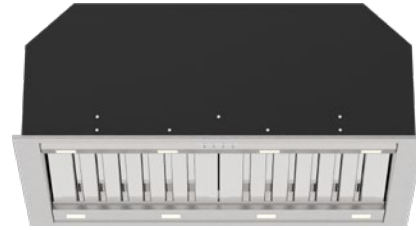

Specifications

Model No.	X3W09S
Hood Mounting	Undermount
Dimensions	Hood Width 860mm
	Hood Depth 480mm
	Hood Height 330mm
Cooking Surface Coverage (cm)	75-100cm
Min Install Height	1200mm
Recommended Install Height	1200mm
Induction Suitable	●
Char Grill Suitable	●

Finish	AISI304 1.2mm Food Grade	-
	AISI316 1.2mm Marine Grade	●

Filtration	Type: S-Flow Baffle	●
	Filter Quantity	2

Electronics	MasterMind	●
	Controls	4-Button Backlit LED MasterMind Electronic Control
	Wireless Remote	●
	Speed Settings	3 Speed + Boost Mode
	Timer Function	Programmable Timer 10min Increments
	Auto Fan Shut Off	Auto Off After 2-Hours Of Inactivity

Lighting	Type: LED - Warm White	●
	Type: LED - Cool White	○
	Lamp Quantity	8
	Front Panel	●
	Rear Panel	●

Exhaust	Outlet Position - Top	●
	Outlet Position - Rear	○
	Outlet Quantity	1
	Ducting (Remote Motor)	Ziikon Duct - Dia. 200mm 5M Length Supplied

SELECT YOUR HOOD & MOTOR COMBINATION		X3W09S5	
Inline	Pro 1140	1140m³/hr	--
External	Pro 1140	1140m³/hr	--
External	Pro Plus 2010	2010m³/hr	.EPP

● Standard Inclusion ○ Optional - Not Available

Filtration Zone.

Your Hood. Your Colour. Your Way. Select your hood finish.