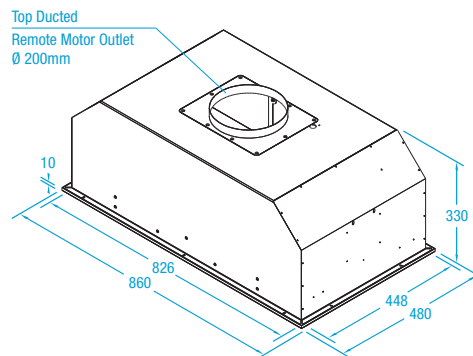

Dimensioned Drawing

5 YEAR WARRANTY
COMMERCIAL USE & LABOR

10 YEAR WARRANTY
REPLACEMENT PARTS SUPPLIED

LIFETIME
REPLACEMENT PARTS WARRANTY

PROUDLY AUSTRALIAN OWNED
DESIGNED & BUILT IN MELBOURNE

PREMIUM GERMAN MADE
MOTOR SYSTEMS

whispair