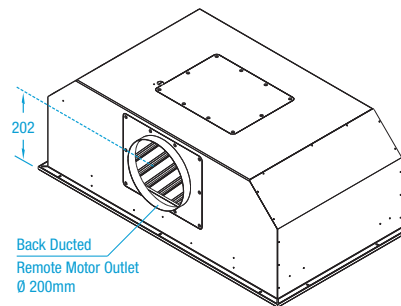

● Standard Inclusion ○ Optional - Not Available

Filtration Zone.

Your Hood. Your Colour. Your Way. Select your hood finish.

Dimensioned Drawing

5 YEAR WARRANTY
COMMERCIAL USE & LABOR

10 YEAR WARRANTY
REPLACEMENT PARTS SUPPLIED