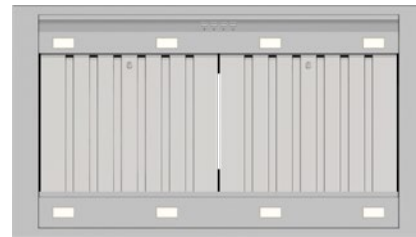

Specifications

Model No.	X3W09S
Hood Mounting	Undermount
Dimensions	Hood Width 860mm
	Hood Depth 480mm
	Hood Height 330mm
Cooking Surface Coverage (cm)	75-100cm
Min Install Height	1200mm
Recommended Install Height	1200mm
Induction Suitable	●
Char Grill Suitable	●

Finish	AISI304 1.2mm Food Grade	-
	AISI316 1.2mm Marine Grade	●

Filtration	Type: S-Flow Baffle	●
	Filter Quantity	2

Electronics	MasterMind	●
	Controls	4-Button Backlit LED MasterMind Electronic Control
	Wireless Remote	●
	Speed Settings	3 Speed + Boost Mode
	Timer Function	Programmable Timer 10min Increments
	Auto Fan Shut Off	Auto Off After 2-Hours Of Inactivity

Lighting	Type: LED - Warm White	●
	Type: LED - Cool White	○
	Lamp Quantity	8
	Front Panel	●
	Rear Panel	●

Exhaust	Outlet Position - Top	●
	Outlet Position - Rear	○
	Outlet Quantity	1
	Ducting (Remote Motor)	Ziikon Duct - Dia. 200mm 5M Length Supplied

SELECT YOUR HOOD & MOTOR COMBINATION		X3W09S5	
Inline	Pro 1140	1140m³/hr	--
External	Pro 1140	1140m³/hr	--
External	Pro Plus 2010	2010m³/hr	.EPP

● Standard Inclusion ○ Optional - Not Available

Filtration Zone.

Your Hood. Your Colour. Your Way. Select your hood finish.