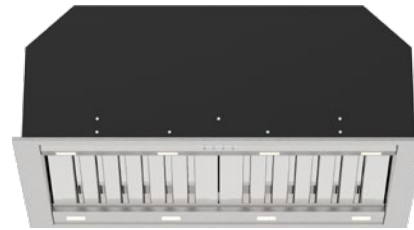

Finish	AISI304 1.2mm Food Grade	-
	AISI316 1.2mm Marine Grade	●

Filtration	Type: S-Flow Baffle	●
	Filter Quantity	2

Electronics	MasterMind	●
	Controls	4-Button Backlit LED MasterMind Electronic Control
	Wireless Remote	○
	Speed Settings	3 Speed + Boost Mode
	Timer Function	Programmable Timer 10min Increments
	Auto Fan Shut Off	Auto Off After 2-Hours Of Inactivity

Lighting	Type: LED - Warm White	●
	Type: LED - Cool White	○
	Lamp Quantity	8
	Front Panel	●
	Rear Panel	●

Exhaust	Outlet Position - Top	●
	Outlet Position - Rear	○
	Outlet Quantity	1
	Ducting (Remote Motor)	Zilikon Duct - Dia. 200mm 5M Length Supplied
	Ducting (Onboard Motor)	Ultra Motor - Dia.200mm Not Supplied - Duct Kits Available

SELECT YOUR HOOD & MOTOR COMBINATION X3MM09S5 / X3MM09S6

On Board	Power 1020 - Top	1020m³/hr	--
	Power 1020 - Rear	1020m³/hr	--
	Ultra 1680 - Top	1680m³/hr	.OU/T
	Ultra 1680 - Rear	1680m³/hr	.OU/B
Inline	Lite 800	800m³/hr	--
	Pro 1140	1140m³/hr	.IP
External	Lite 800	800m³/hr	--
	Pro 1140	1140m³/hr	.EP
	Pro Plus 2010	2010m³/hr	.EPP

● Standard Inclusion ○ Optional - Not Available

5 YEAR WARRANTY
COMMERCIAL USE ONLY

10 YEAR WARRANTY
REPLACEMENT PARTS WARRANTY

LIFETIME
REPLACEMENT PARTS WARRANTY

PROUDLY AUSTRALIAN OWNED
DESIGNED & BUILT IN MELBOURNE

PREMIUM GERMAN MADE
MOTOR SYSTEMS

Filtration Zone.