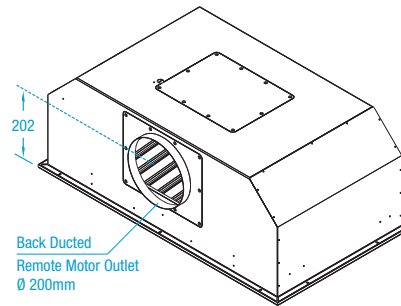

Back Ducted
Remote Motor Outlet
Ø 200mm