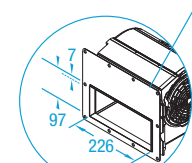

Front side when top mounted

Ultra Motor Outlet
226mm x 97mm