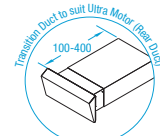

Back Ducted
Remote Motor Outlet
Ø 200mm