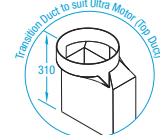

Back Ducted
Remote Motor Outlet
Ø 200mm