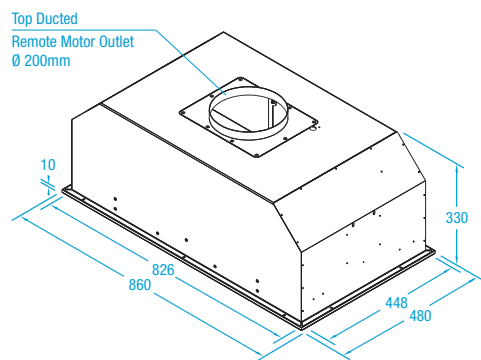

Dimensioned Drawing