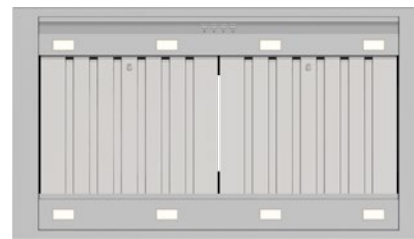

Finish	AISI304 1.2mm Food Grade	-
	AISI316 1.2mm Marine Grade	●

Filtration	Type: S-Flow Baffle	●
	Filter Quantity	2

Electronics	MasterMind	●
	Controls	4-Button Backlit LED MasterMind Electronic Control
	Wireless Remote	○
	Speed Settings	3 Speed + Boost Mode
	Timer Function	Programmable Timer 10min Increments
	Auto Fan Shut Off	Auto Off After 2-Hours Of Inactivity

Lighting	Type: LED - Warm White	●
	Type: LED - Cool White	○
	Lamp Quantity	8
	Front Panel	●
	Rear Panel	●

Exhaust	Outlet Position - Top	●
	Outlet Position - Rear	○
	Outlet Quantity	1
	Ducting (Remote Motor)	Zilikon Duct - Dia. 200mm 5M Length Supplied
	Ducting (Onboard Motor)	Ultra Motor - Dia.200mm Not Supplied - Duct Kits Available

SELECT YOUR HOOD & MOTOR COMBINATION X3MM09S5 / X3MM09S6

On Board	Power 1020 - Top	1020m³/hr	--
	Power 1020 - Rear	1020m³/hr	--
	Ultra 1680 - Top	1680m³/hr	.OU/T
	Ultra 1680 - Rear	1680m³/hr	.OU/B
Inline	Lite 800	800m³/hr	--
	Pro 1140	1140m³/hr	.IP
External	Lite 800	800m³/hr	--
	Pro 1140	1140m³/hr	.EP
	Pro Plus 2010	2010m³/hr	.EPP

● Standard Inclusion ○ Optional - Not Available

5 YEAR WARRANTY
COMMERCIAL USE ONLY

10 YEAR WARRANTY
REPLACEMENT PARTS WARRANTY

LIFETIME
REPLACEMENT PARTS WARRANTY

PROUDLY AUSTRALIAN OWNED
DESIGNED & BUILT IN MELBOURNE

PREMIUM GERMAN MADE
MOTOR SYSTEMS

Filtration Zone.